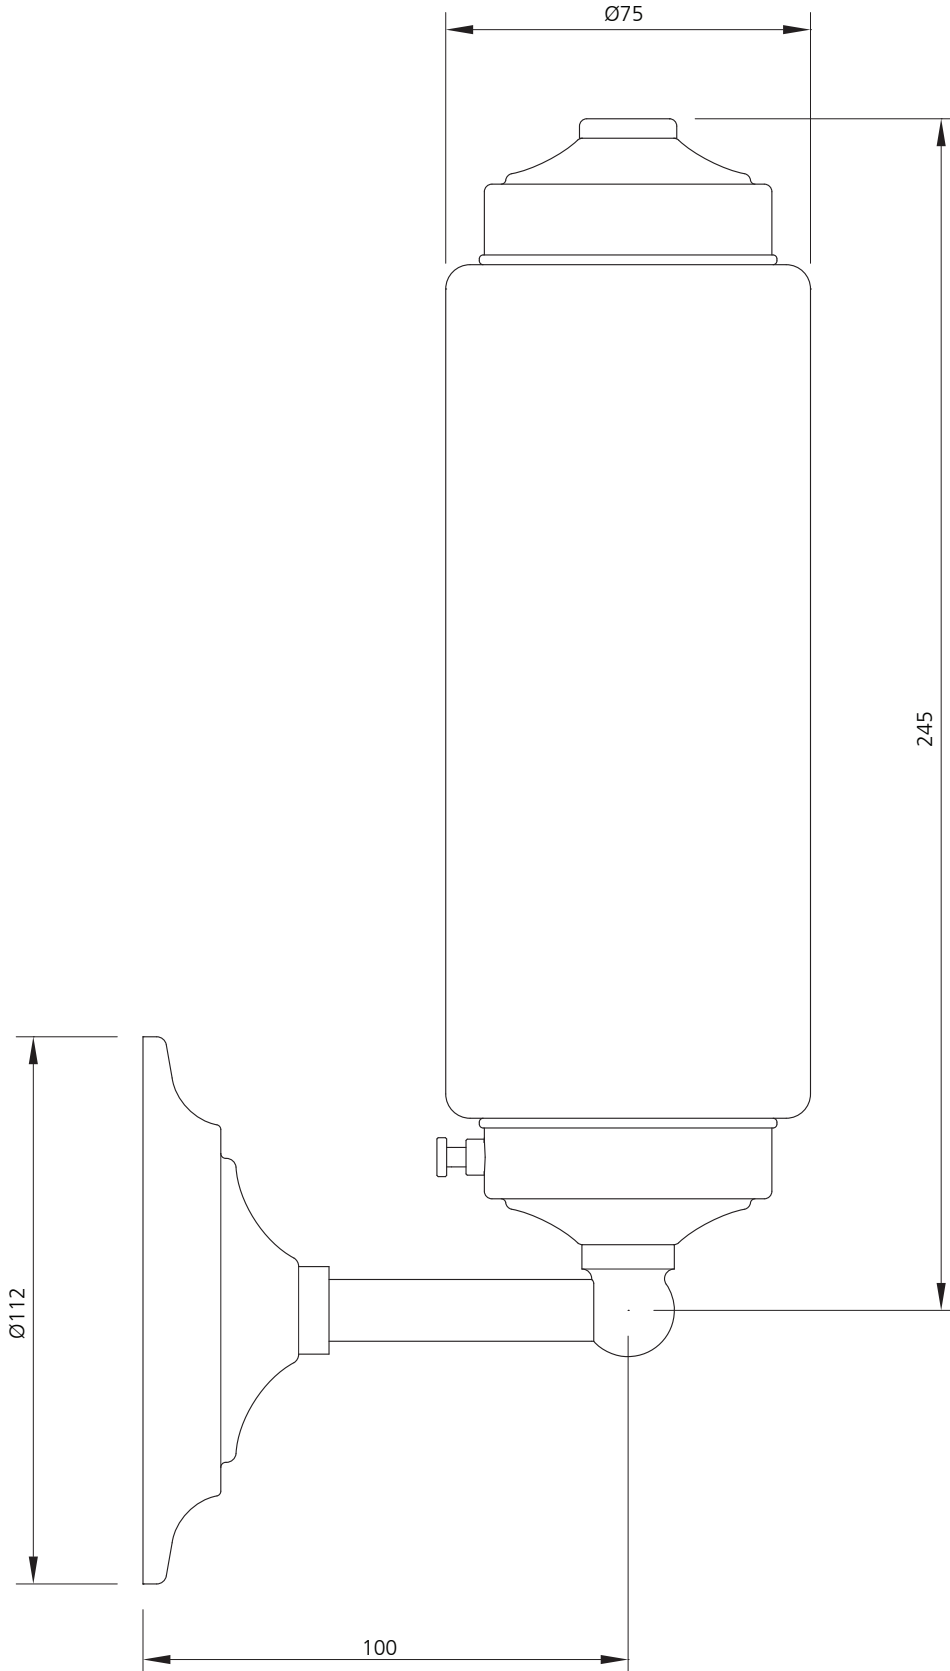

## LB-4009 (USA)

CLASSIC OPAL TUBULAR WALL LIGHT  
MAX. WATTAGE 40 W (S.E.S. BULB)

(RECOMMENDED FOR USE IN ZONE 3 APPLICATIONS)

### DIMENSIONAL DATA SHEET

DATE: 30 June 2010

ISSUE: 049

©COPYRIGHT 2010. CHRISTO LEFROY BROOKS. ALL RIGHTS RESERVED.

DIMENSIONS IN MILLIMETRES

WHILST EVERY EFFORT IS MADE TO ENSURE THE ACCURACY OF THESE DATA SHEETS THEY ARE SUBJECT TO CHANGE WITHOUT NOTICE AS PART OF THE COMPANY'S PRODUCT DEVELOPMENT PROCESS